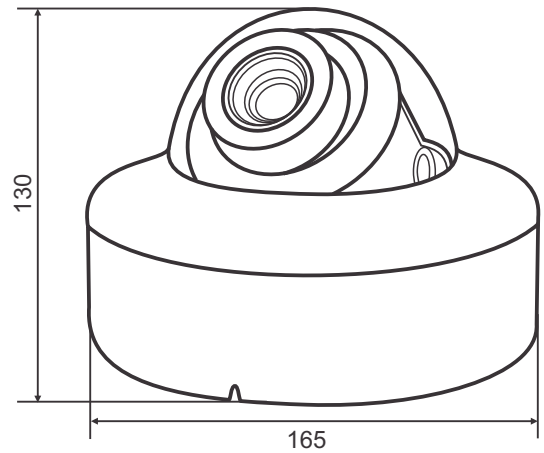

RLC-DH 1535

Camera

Image device	1/3-type CMOS
Number of effective pixels	Approx 1.4 Megapixel
Minimum illumination	Color: 0.2 lx , B/W: 0.05lx, 0 lx IR ON
Electronic shutter speed	1/1 to 1/10,000 s
Gain control	Auto/Manual
Focal length	2.8 ~ 8mm
Powered zoom	Yes (easy zoom)
Powered focus	Yes (easy focus)
Exposure control	Full auto, Shutter priority, Iris priority, Manual
White balance mode	Auto, ATW, Indoor, Outdoor, One-push, manual, Sodium vapour lamp
F-number	F 1.6 to F 3.5